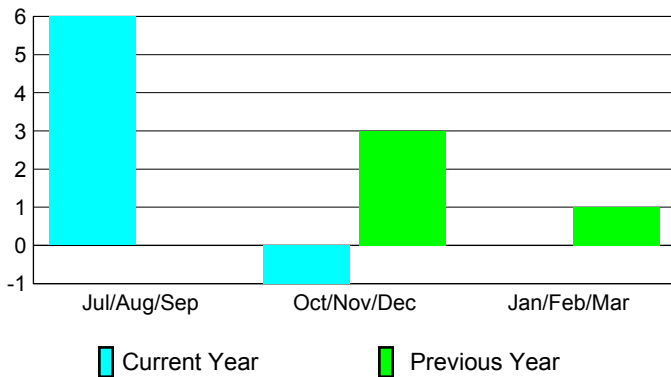

2012-2013 GMT Reports for District (or Undistricted) **District 325B1**

GMT: SANGEETA JATIA

Location: NEPAL

GMT CA: 6

CLUBS

Club Results
2012-2013

Clubs
2011-2012

Month	New Club Goal	Actual New Clubs	Actual Dropped Clubs	Gain/Loss of Clubs	Gain/Loss of Clubs
Jul/Aug/Sep	3	6	0	6	0
Oct/Nov/Dec	3	4	-5	-1	3
Jan/Feb/Mar	2				1
Totals	8	10	-5	5	4

Club Results 2012-2013

Goal, New, Dropped, Gain/Loss

Comparison of Club Gain/Loss

Current Year Compared to the Previous Year

YTD Status Quo Clubs 2012-2013

Status Quo Clubs Compared to Status Quo Members

MEMBERSHIP

Membership Results
2012-2013

Membership
2011-2012

Month	Net Memb Goal	Actual New Memb	Actual Dropped Memb	Gain/Loss of Memb	Gain/Loss of Memb
Jul/Aug/Sep	88	263	-155	108	-5
Oct/Nov/Dec	83	236	-105	131	46
Jan/Feb/Mar	64				83
Totals	235	499	-260	239	124

Membership Results 2012-2013

Goal, New, Dropped, Gain/Loss

Comparison of Membership Gain/Loss

Current Year Compared to the Previous Year

Gender Comparison 2012-2013

Jul/Aug/Sep

Oct/Nov/Dec

Jan/Feb/Mar

Male

Female