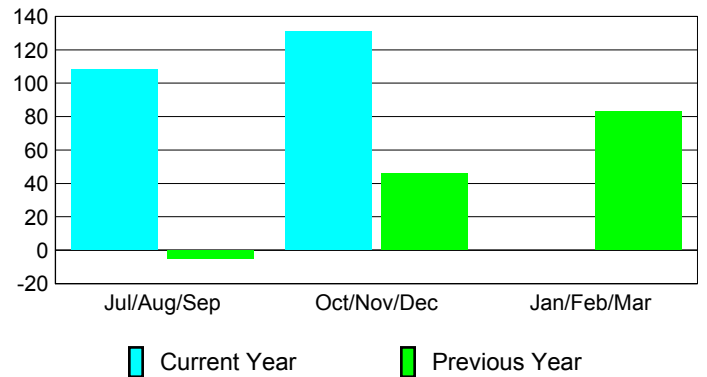

Gender Comparison 2012-2013

Jul/Aug/Sep

Oct/Nov/Dec

Jan/Feb/Mar

Male

Female