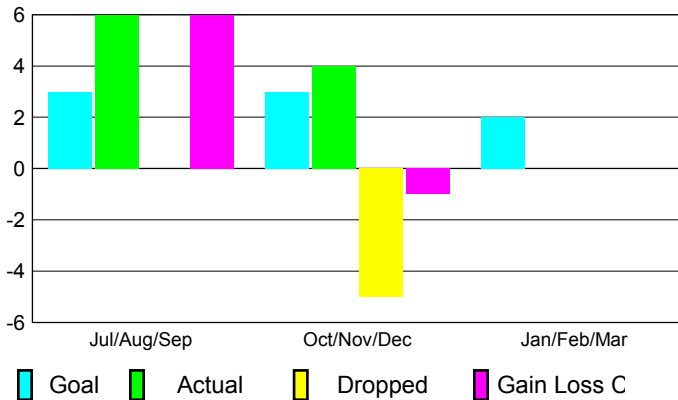

## CLUBS

Club Results  
2012-2013

Clubs  
2011-2012

Month	New Club Goal	Actual New Clubs	Actual Dropped Clubs	Gain/Loss of Clubs	Gain/Loss of Clubs
Jul/Aug/Sep	3	6	0	6	0
Oct/Nov/Dec	3	4	-5	-1	3
Jan/Feb/Mar	2				1
<b>Totals</b>	<b>8</b>	<b>10</b>	<b>-5</b>	<b>5</b>	<b>4</b>

### Club Results 2012-2013

Goal, New, Dropped, Gain/Loss

### Comparison of Club Gain/Loss

Current Year Compared to the Previous Year