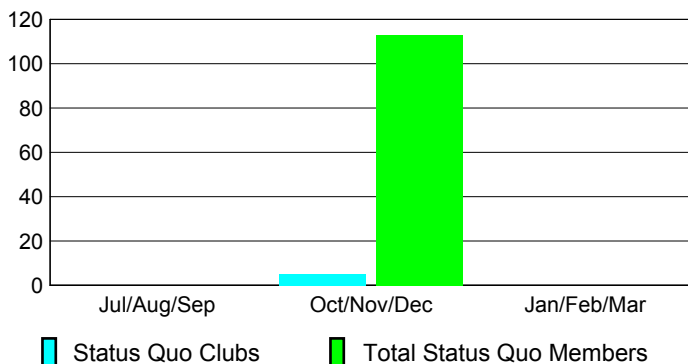

## CLUBS

Club Results  
2012-2013

Clubs  
2011-2012

Month	New Club Goal	Actual New Clubs	Actual Dropped Clubs	Gain/Loss of Clubs	Gain/Loss of Clubs
Jul/Aug/Sep	3	6	0	6	0
Oct/Nov/Dec	3	4	-5	-1	3
Jan/Feb/Mar	2				1
<b>Totals</b>	<b>8</b>	<b>10</b>	<b>-5</b>	<b>5</b>	<b>4</b>

### Club Results 2012-2013

Goal, New, Dropped, Gain/Loss

### Comparison of Club Gain/Loss

Current Year Compared to the Previous Year

### YTD Status Quo Clubs 2012-2013

Status Quo Clubs Compared to Status Quo Members