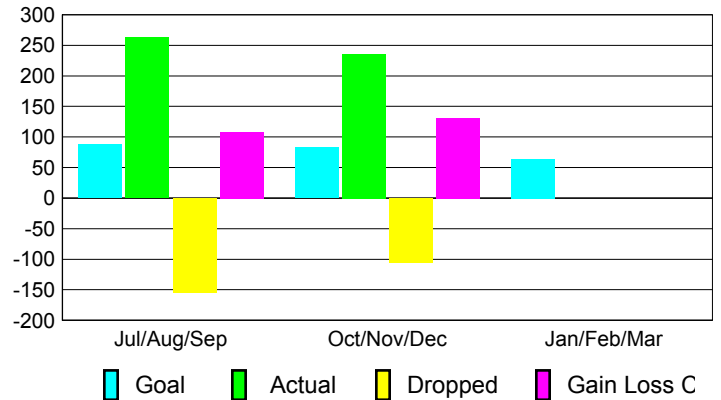

### YTD Status Quo Clubs 2012-2013

Status Quo Clubs Compared to Status Quo Members

## MEMBERSHIP

Membership Results  
2012-2013

Membership  
2011-2012

Month	Net Memb Goal	Actual New Memb	Actual Dropped Memb	Gain/Loss of Memb	Gain/Loss of Memb
Jul/Aug/Sep	88	263	-155	108	-5
Oct/Nov/Dec	83	236	-105	131	46
Jan/Feb/Mar	64				83
<b>Totals</b>	<b>235</b>	<b>499</b>	<b>-260</b>	<b>239</b>	<b>124</b>

### Membership Results 2012-2013

Goal, New, Dropped, Gain/Loss

### Comparison of Membership Gain/Loss

Current Year Compared to the Previous Year